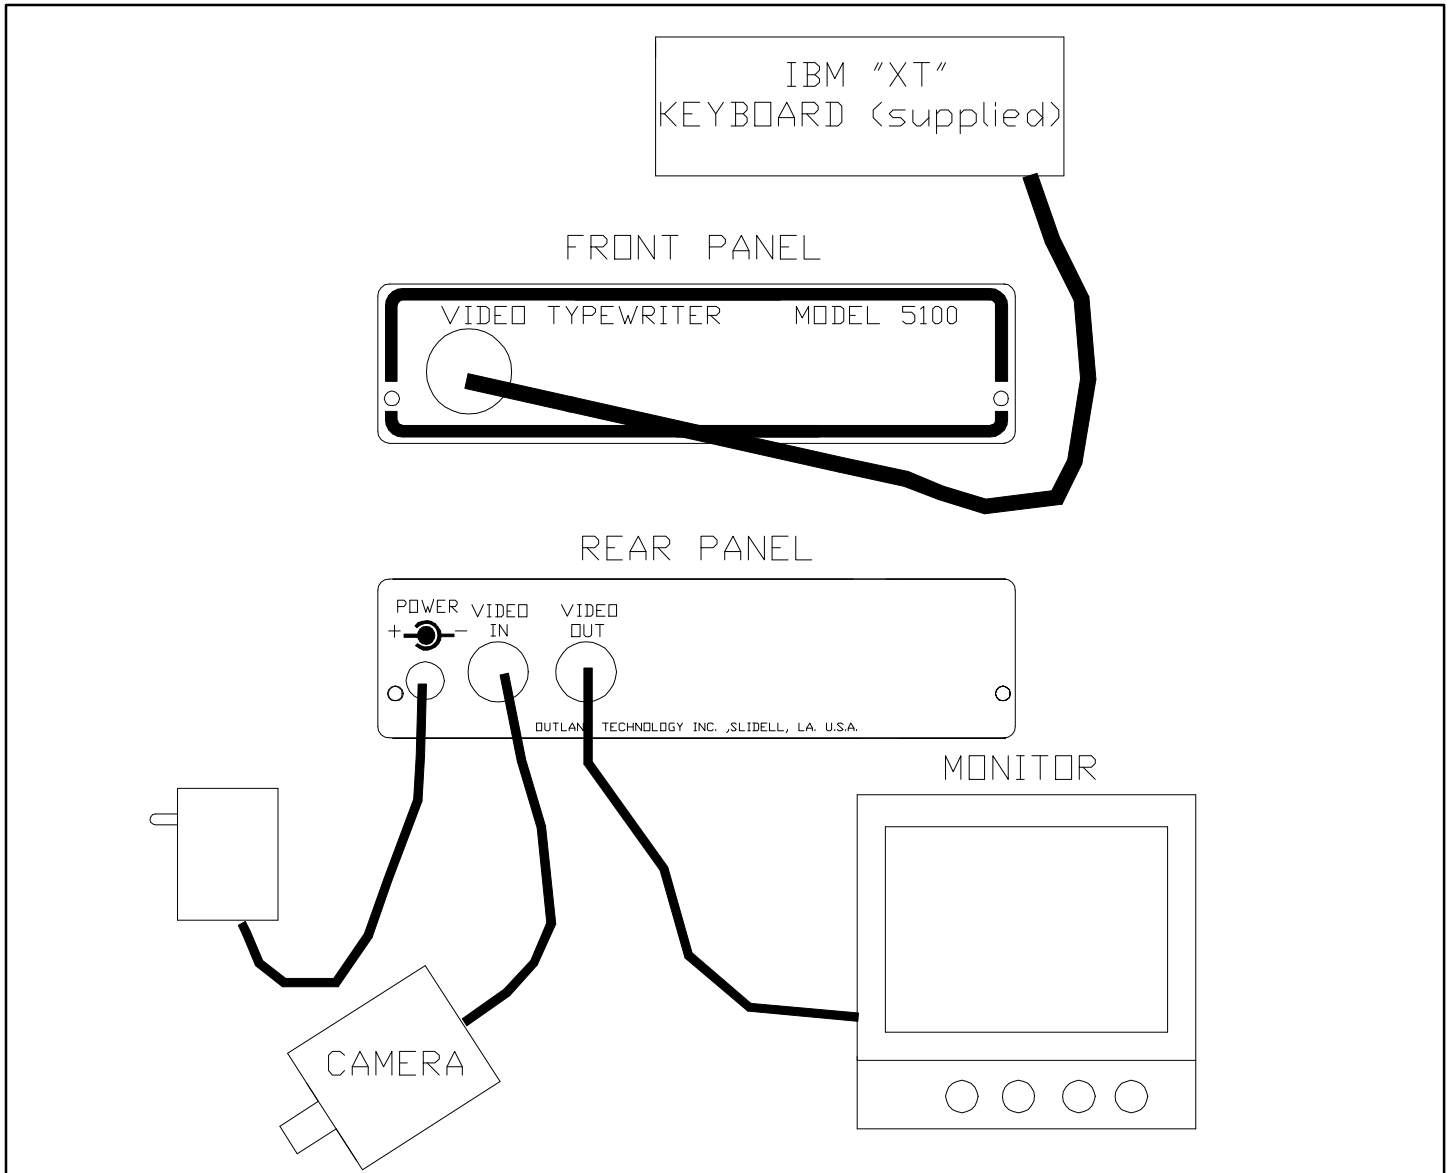

# VIDEO TYPEWRITER MODEL 5100

0010588a

TIME/DATE AND TEXT TO VIDEO

July 98

The Video Typewriter, Model 5100, is a Video annotation system that can overlay a CCTV picture with Time/date and 10 pages of text.

**FEATURES:**

- User Friendly.
- Record data on VCR with Video.
- NTSC or PAL format compatible.
- 10 pages of text.
- 15 lines by 32 character display.
- Time and/or date.

**SPECIFICATIONS:**

- Size.....1.5" h x 5.5" w x 7.5" d
- Power..... 9-16 VDC @ 150ma.  
(115 VAC wall mt. PS supplied)
- Video Interface... 1-1.5 VPP In/Out
- Keyboard Interface..IBM XT (supplied)